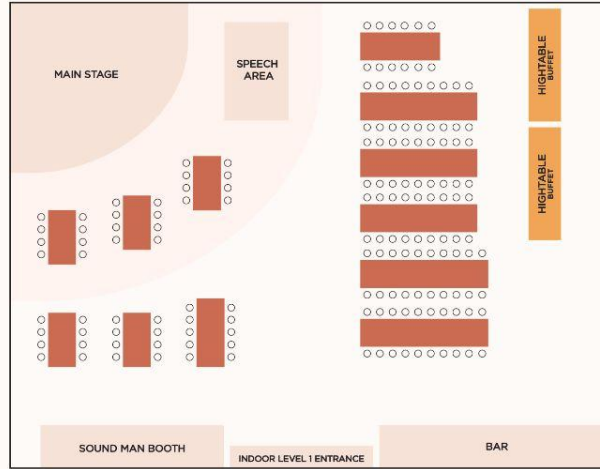

Our level 1 alfresco area has a fully equipped stage for up to 5 piece music performances to complete your wedding party.

OUR SPACE
LEVEL 1 ALFRESCO

Can host up to 170 pax

TO LAWN

OUR SPACE
LEVEL 2

Located on the 2nd floor of Wheeler's Tropikana, this hidden gem combines sophistication with tranquility. With air-conditioned comfort, a sprawling tropical mural, and rustic hues, this venue is perfect for an intimate soirée.

**OUR SPACE
LEVEL 2**

Can host up to 60 pax

DOOR

TO LAWN

**OUR SPACES
LEVEL 1 & 2**

LEVEL 1 ALFRESCO

LEVEL 2 INDOOR

Can host up to 230 pax

OUR BANQUET PACKAGE

- 4-Hour Free-Flow Soft Drinks
(3 Hours Dining + 1 Hour Solemnisation)
- Complimentary 1 Bottle of Sparkling Brut for Toasting
- Wedding Signage
- Reception Table with Skirting
- Reception Table Floral Centrepiece
- Table Floral Arrangement
(3 flowers combination from the floral catalogue provided, applies to solemnisation package if any)
- Individualised Menu Cards for Plated Course
- Access to VIP Private Room (Bridal Room)
- Complimentary AV & Sound Support
- Complimentary Food-Tasting
(4 People: 100 Pax & below / 6 People: Above 100 Pax)

BASIC SOLEMNISATION PACKAGE

S\$ 2,888++

1-Hour solemnisation at Pool Lawn or Heaven Gate

1-Hour free-flow soft drinks

Use of 50 chairs at Pool Lawn or 30 chairs at Heaven Gate

Cocktail table with skirting for solemnisation