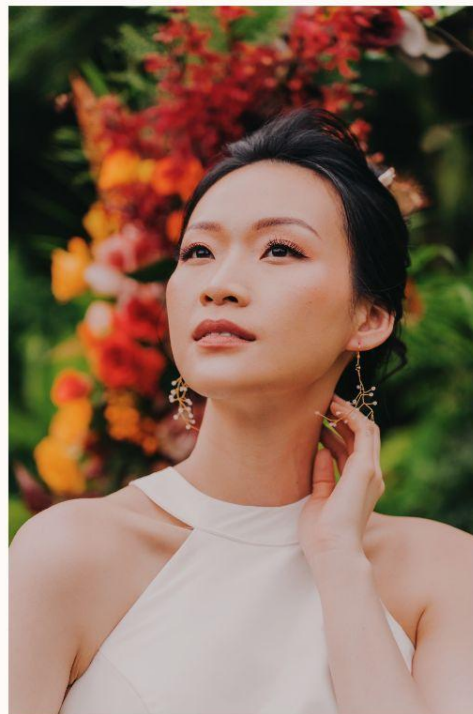

WEDDING ESSENTIALS

HAIR AND MAKEUP ARTIST

Partners with ★ **AESTA** ★

Enjoy $50 off bridal package when you confirm your booking with us.

📞 +6596178786

✉️ consult@aestamakeup.com

📷 [@aesta_makeup](https://www.instagram.com/aesta_makeup)