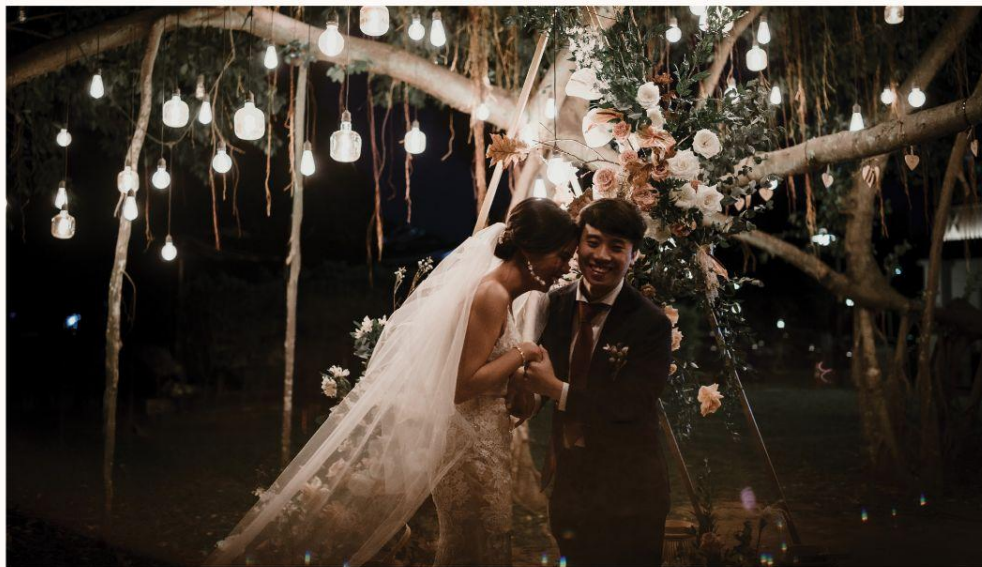

WEDDING ESSENTIALS
PHOTOGRAPHER

Partners with JUANNMOLEY

Enjoy 10% off Juanmoley
photography service when you
confirm your booking with us.

@juanmoletfotologue