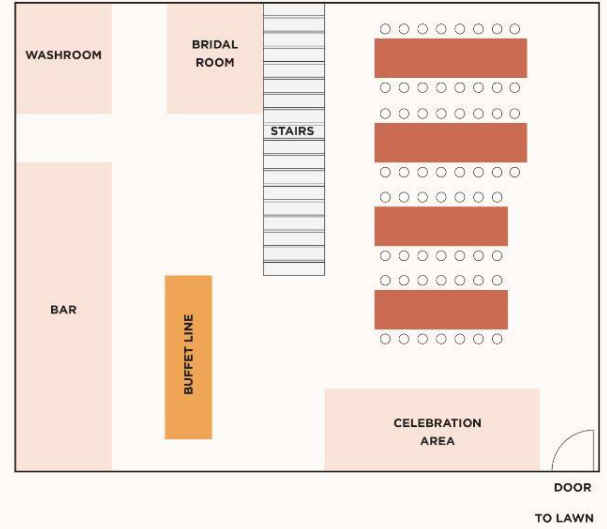

Our level 1 alfresco area has a fully equipped stage for up to 5 piece music performances to complete your wedding party.

OUR SPACE
LEVEL 1 ALFRESCO

Can host up to 170 pax

TO LAWN

OUR SPACE
LEVEL 2

Located on the 2nd floor of Wheeler's Tropikana, this hidden gem combines sophistication with tranquility. With air-conditioned comfort, a sprawling tropical mural, and rustic hues, this venue is perfect for an intimate soirée.

**OUR SPACE
LEVEL 2**

Can host up to 60 pax

DOOR

TO LAWN

**OUR SPACES
LEVEL 1 & 2**

LEVEL 1 ALFRESCO

LEVEL 2 INDOOR

Can host up to 230 pax

OUR BANQUET PACKAGE

- 4-Hour Free-Flow Soft Drinks
(3 Hours Dining + 1 Hour Solemnisation)
- Complimentary 1 Bottle of Sparkling Brut for Toasting
- Wedding Signage
- Reception Table with Skirting
- Reception Table Floral Centrepiece
- Table Floral Arrangement
(3 flowers combination from the floral catalogue provided, applies to solemnisation package if any)
- Individualised Menu Cards for Plated Course
- Access to VIP Private Room (Bridal Room)
- Complimentary AV & Sound Support
- Complimentary Food-Tasting
(4 People: 100 Pax & below / 6 People: Above 100 Pax)

BASIC SOLEMNISATION PACKAGE

S\$ 2,888++

1-Hour solemnisation at Pool Lawn or Heaven Gate

1-Hour free-flow soft drinks

Use of 50 chairs at Pool Lawn or 30 chairs at Heaven Gate

Cocktail table with skirting for solemnisation