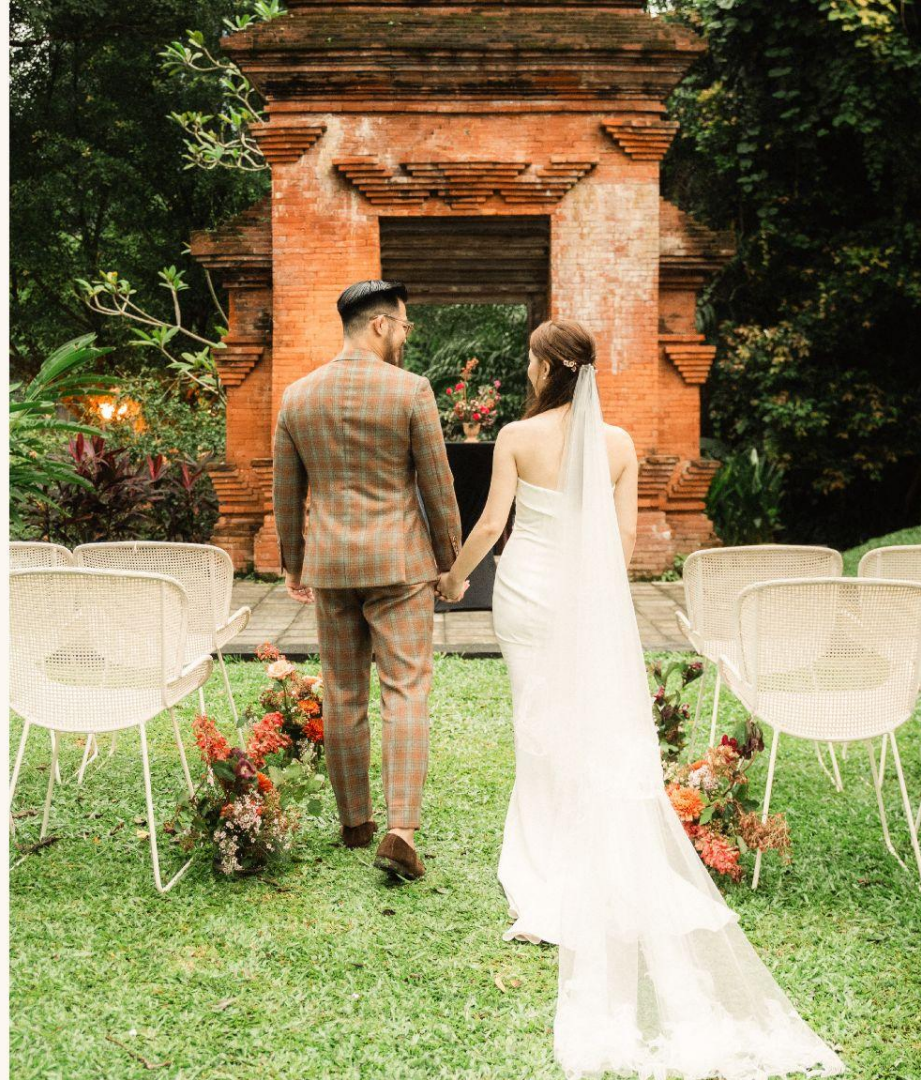

BASIC SOLEMNISATION PACKAGE

S$ 2,888++

1-Hour solemnisation at Pool Lawn or Heaven Gate

1-Hour free-flow soft drinks

Use of 50 chairs at Pool Lawn or 30 chairs at Heaven Gate

Cocktail table with skirting for solemnisation

Complimentary use of feather pen & ring box

Customisable solemnisation table floral centerpiece

(Same Floral Selection As Dining Area)

4 customisable floor floral hedges & 10 customisable floral chair posies

(Same Floral Selection As Dining Area)

Complimentary use of sound system