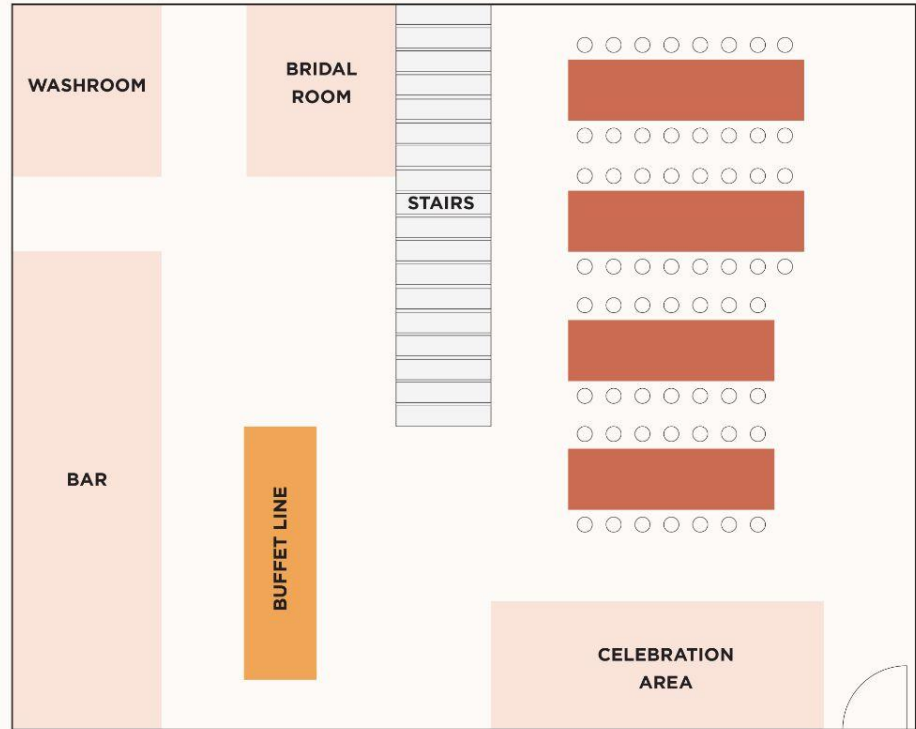

HEAVENS GATE

**SAY YOUR PROMISES
AMONGST THE PALMS**

LEVEL 1 ALFRESCO

LEVEL 2 INDOOR

OUR SPACE
LEVEL 1 ALFRESCO

Inspired by the idyllic landscapes of Bali, this sensory venue features clay-themed hues and meticulously curated furnishings provide a sanctuary where colours, textures, and ambiance come together to create an escape that feels like a distant paradise.

Our level 1 alfresco area has a fully equipped stage for up to 5 piece music performances to complete your wedding party.

OUR SPACE
LEVEL 1 ALFRESCO

Can host up to 170 pax

TO LAWN

OUR SPACE
LEVEL 2

Located on the 2nd floor of Wheeler's Tropikana, this hidden gem combines sophistication with tranquility. With air-conditioned comfort, a sprawling tropical mural, and rustic hues, this venue is perfect for an intimate soirée.

**OUR SPACE
LEVEL 2**

Can host up to 60 pax

DOOR

TO LAWN

**OUR SPACES
LEVEL 1 & 2**

LEVEL 1 ALFRESCO

LEVEL 2 INDOOR

Can host up to 230 pax

OUR BANQUET PACKAGE

- 4-Hour Free-Flow Soft Drinks
(3 Hours Dining + 1 Hour Solemnisation)
- Complimentary 1 Bottle of Sparkling Brut for Toasting
- Wedding Signage
- Reception Table with Skirting
- Reception Table Floral Centrepiece
- Table Floral Arrangement
(3 flowers combination from the floral catalogue provided, applies to solemnisation package if any)
- Individualised Menu Cards for Plated Course
- Access to VIP Private Room (Bridal Room)
- Complimentary AV & Sound Support
- Complimentary Food-Tasting
(4 People: 100 Pax & below / 6 People: Above 100 Pax)