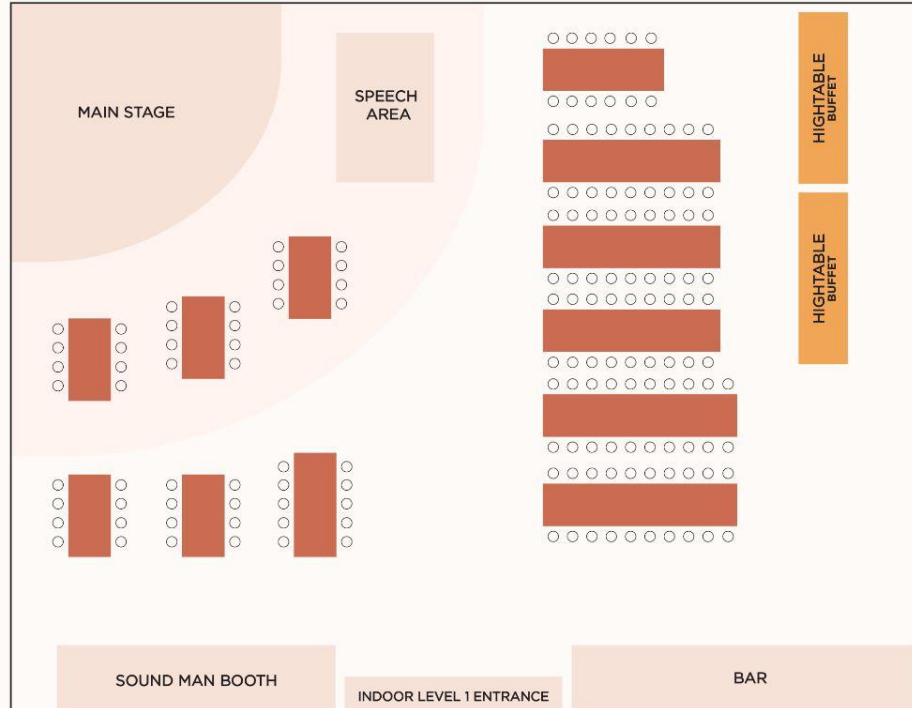

HEAVENS GATE

**SAY YOUR PROMISES
AMONGST THE PALMS**

LEVEL 1 ALFRESCO

LEVEL 2 INDOOR

OUR SPACE
LEVEL 1 ALFRESCO

Inspired by the idyllic landscapes of Bali, this sensory venue features clay-themed hues and meticulously curated furnishings provide a sanctuary where colours, textures, and ambiance come together to create an escape that feels like a distant paradise.

Our level 1 alfresco area has a fully equipped stage for up to 5 piece music performances to complete your wedding party.

OUR SPACE
LEVEL 1 ALFRESCO

Can host up to 170 pax

TO LAWN

OUR SPACE
LEVEL 2

Located on the 2nd floor of Wheeler's Tropikana, this hidden gem combines sophistication with tranquility. With air-conditioned comfort, a sprawling tropical mural, and rustic hues, this venue is perfect for an intimate soirée.

**OUR SPACE
LEVEL 2**

Can host up to 60 pax

DOOR

TO LAWN

**OUR SPACES
LEVEL 1 & 2**

LEVEL 1 ALFRESCO

LEVEL 2 INDOOR

Can host up to 230 pax

OUR BANQUET PACKAGE

- 4-Hour Free-Flow Soft Drinks
(3 Hours Dining + 1 Hour Solemnisation)
- Complimentary 1 Bottle of Sparkling Brut for Toasting
- Wedding Signage
- Reception Table with Skirting
- Reception Table Floral Centrepiece
- Table Floral Arrangement
(3 flowers combination from the floral catalogue provided, applies to solemnisation package if any)
- Individualised Menu Cards for Plated Course
- Access to VIP Private Room (Bridal Room)
- Complimentary AV & Sound Support
- Complimentary Food-Tasting
(4 People: 100 Pax & below / 6 People: Above 100 Pax)