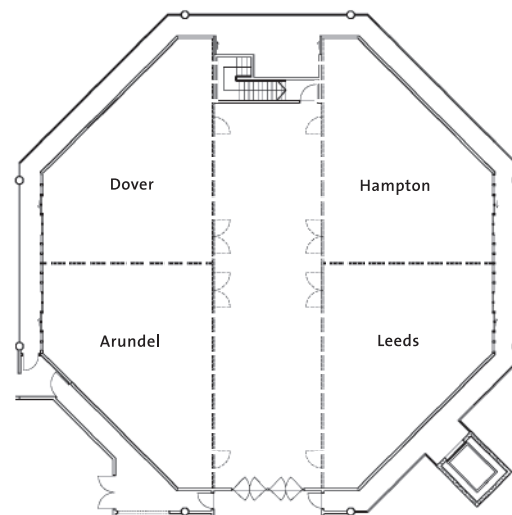

MAYFAIR POOLSIDE

Exchange your vows in a picturesque setting by the Balinese-inspired Mayfair Pool. The tranquil charm of this outdoor venue complemented with beautiful surrounding greenery will set the mood for an intimate celebration with 30 of your closest family and friends.

SEATING CAPACITY

VENUE	CHINESE ROUNDS OF 10	BUFFET ROUNDS OF 10	WESTERN ROUNDS OF 8
Windor Ballroom	350	250	280
Tudor Ballroom	180	180	144
Tudor Courtyard	100	80	80
Poolside Terrace	NA	60	NA
Min Pavilion	80	80	NA