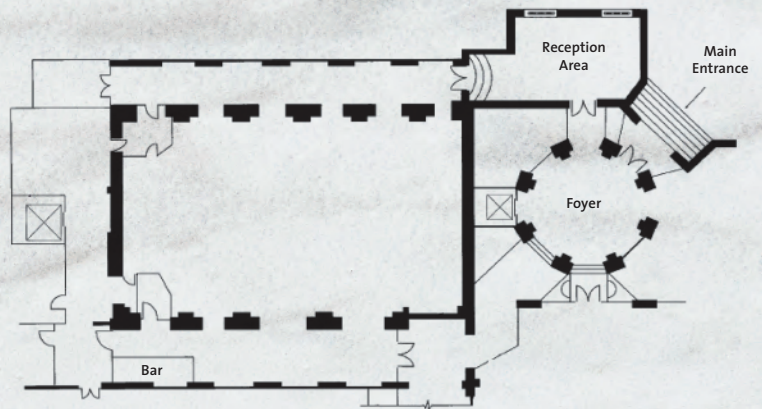

TUDOR BALLROOM

Delicately luxe with chandeliers, colonial-style décor in a soothing cream palette, the Tudor Ballroom exudes a cosy and inviting charm. The rectangular ballroom features floor-to-ceiling windows on both sides, allowing natural daylight in. Its private reception area provides a perfect setting for pre-event cocktails.